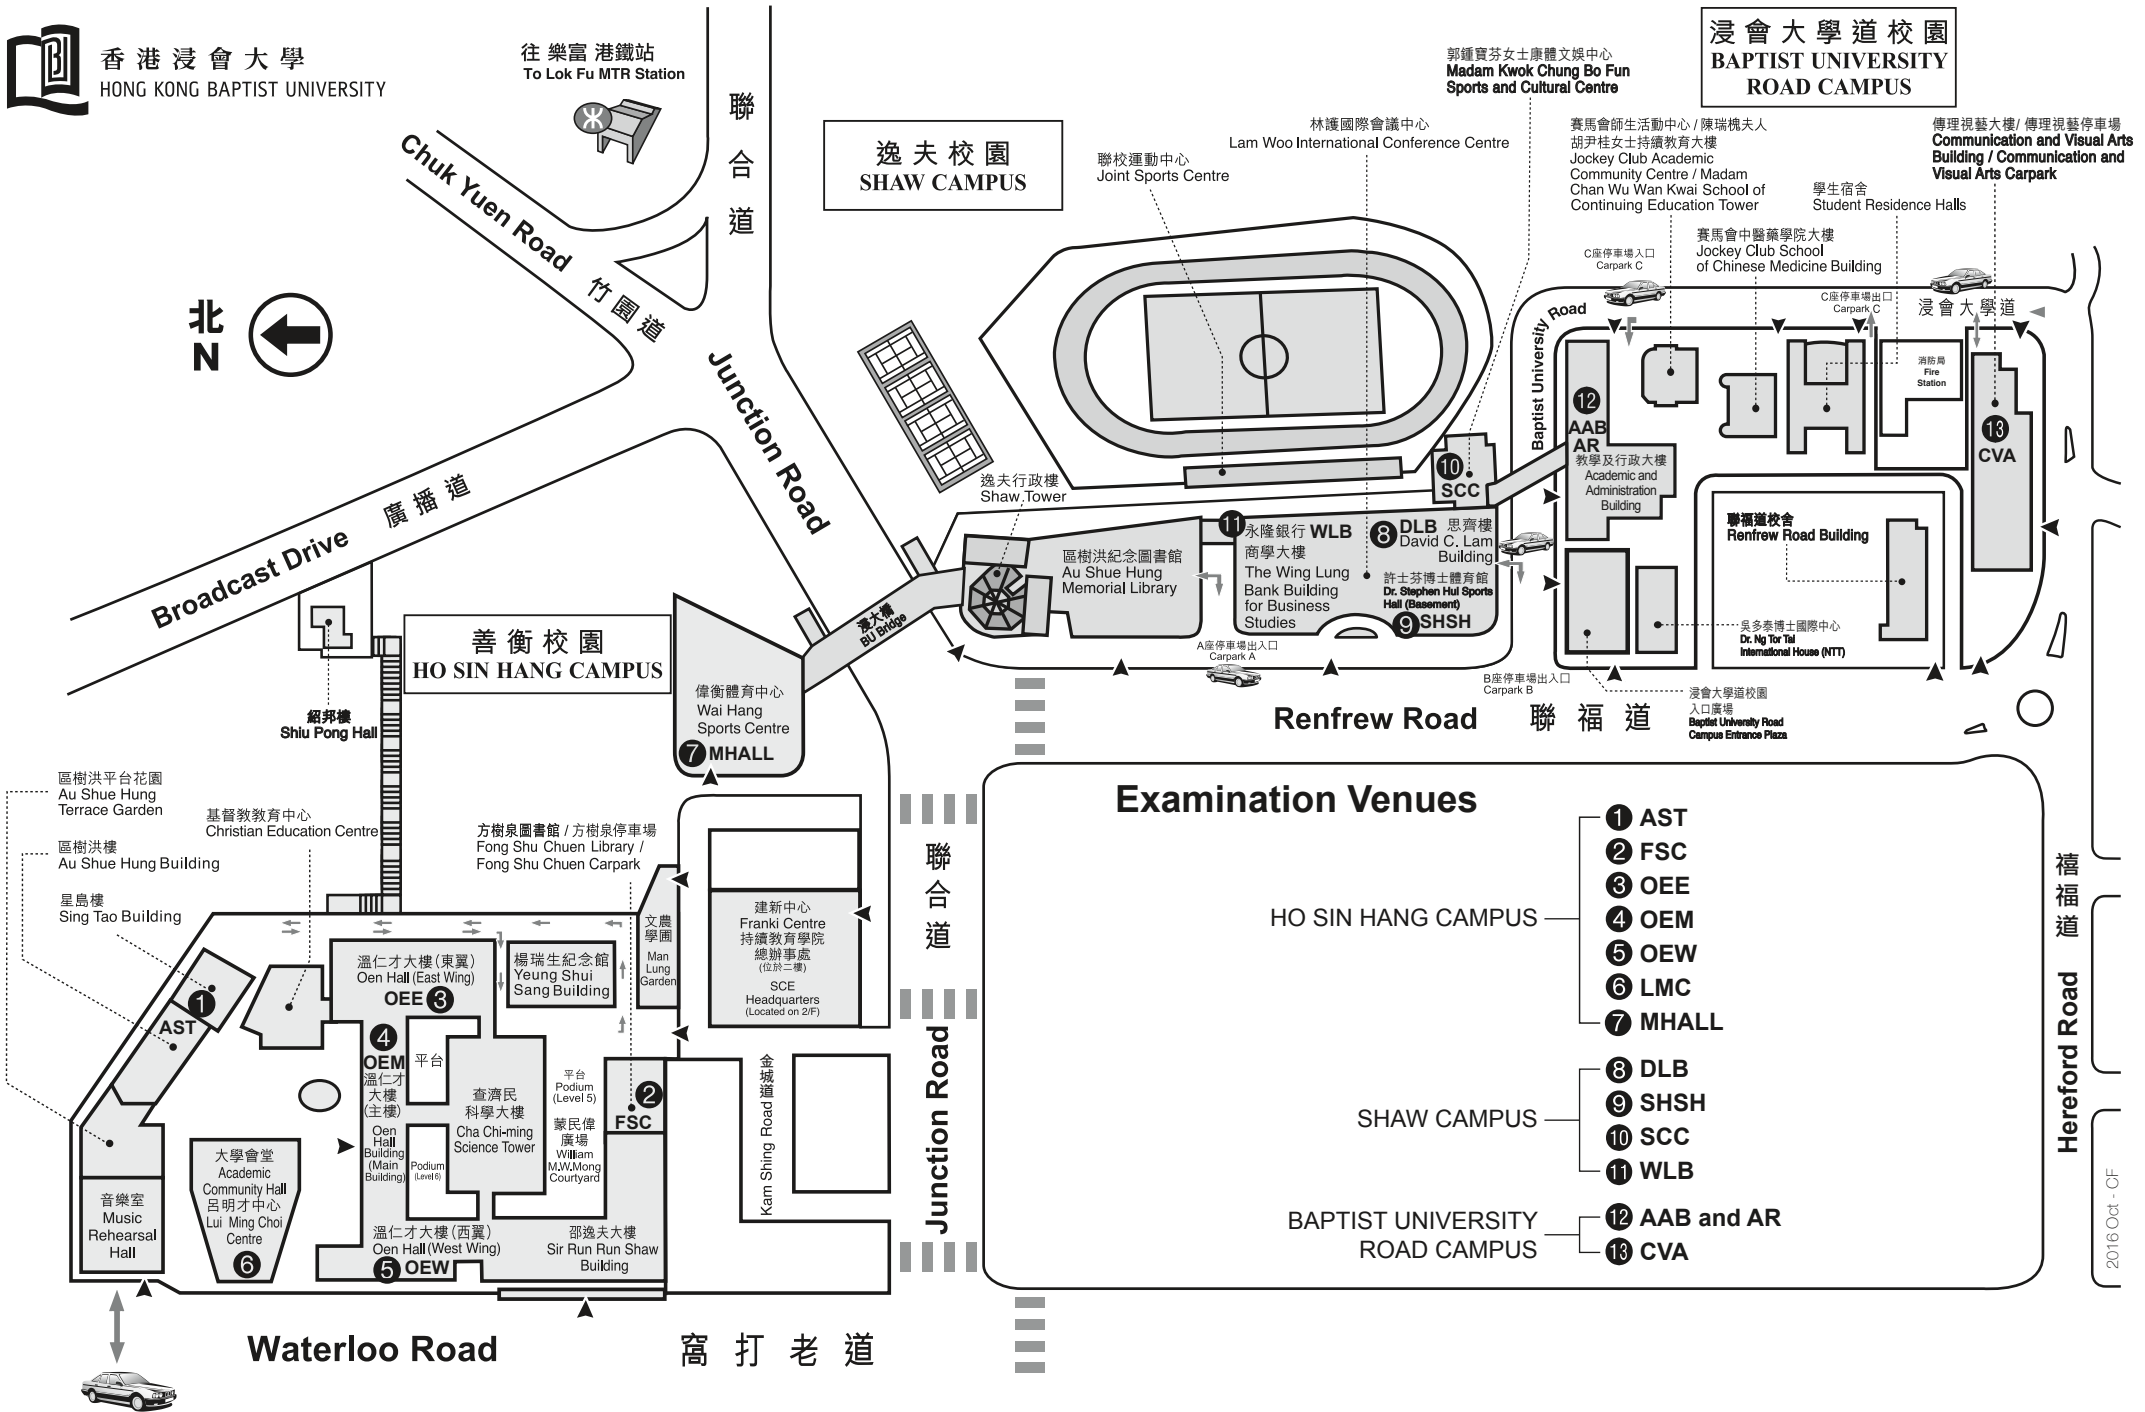

香港浸會大學
HONG KONG BAPTIST UNIVERSITY

往樂富港鐵站
To Lok Fu MTR Station

Examination Venues

- HO SIN HANG CAMPUS
 - ① AST
 - ② FSC
 - ③ OEE
 - ④ OEM
 - ⑤ OEW
 - ⑥ LMC
 - ⑦ MHALL
- SHAW CAMPUS
 - ⑧ DLB
 - ⑨ SHSH
 - ⑩ SCC
 - ⑪ WLB
- BAPTIST UNIVERSITY ROAD CAMPUS
 - ⑫ AAB and AR
 - ⑬ CVA

禧福道
Hereford Road